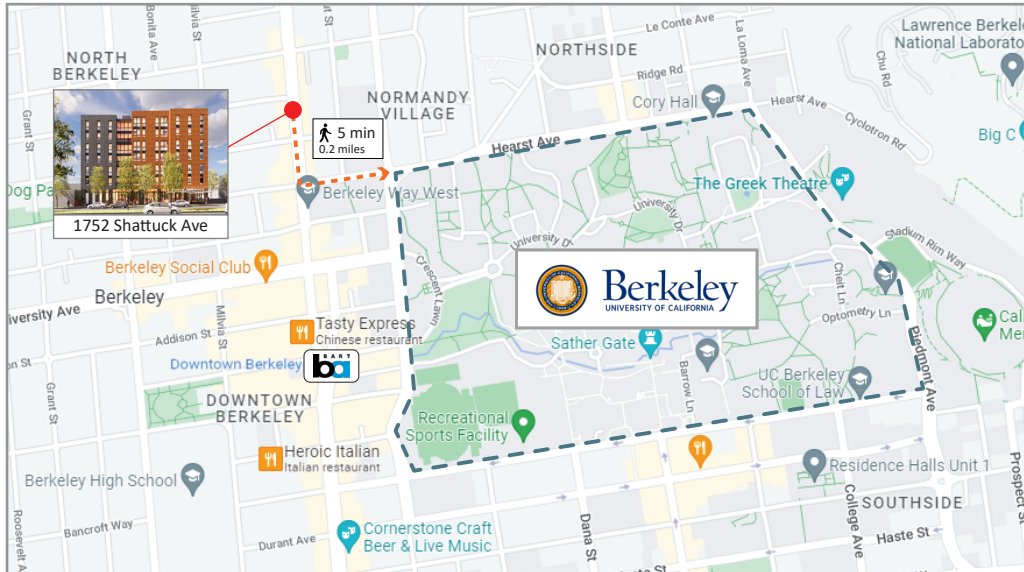

# CITYSPACE® 1752 SHATTUCK

## The neighborhood:

Andronico's  
Safeway  
CVS  
Walgreens  
Trader Joe's  
Sweet Greens  
Corso  
Blue Bottle Cafe

UDesserts  
Berkeley Social Club  
Triple Rock Brewing  
César  
Chez Panisse  
Agradolce Osteria  
Gregoire  
Comal

### Walker's Paradise

Daily errands do not require a car.

Bike Score  
**95**

### Biker's Paradise

Daily errands can be accomplished on a bike.