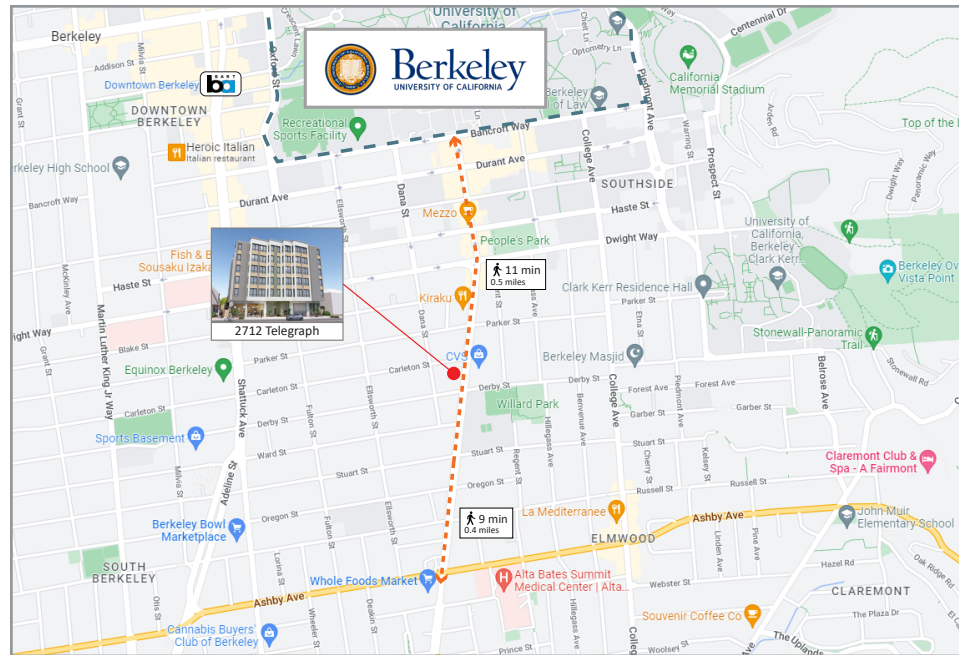

CITYSPACE® 2712 TELEGRAPH

The neighborhood:

Whole Foods
CVS
Berkeley Bowl Market
Walgreens
Trader Joe's
7-Eleven

Carbon Health
Alta Bates Hospital
UC Berkeley RSF
Equinox
Orangetheory Fitness
Sports Basement